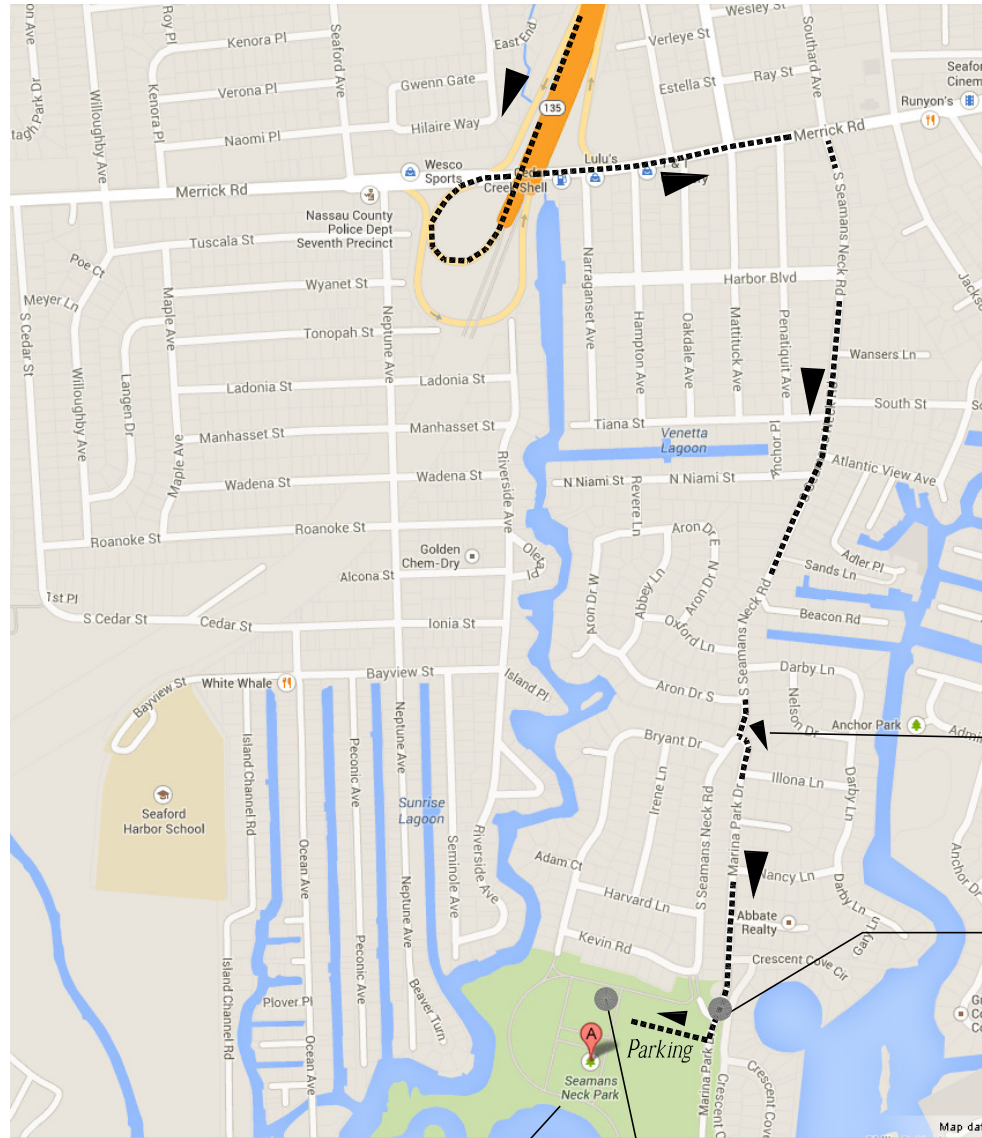

SEAMANS NECK PARK

2700 South Seamans Neck Road
Seaford, Long Island, New York 11783

LOCATION MAP

(General Map Directions to Seamans Neck Park)

NORTH

Directions :

- Rte 135 South to END.

- Merrick Rd EASTWARD

- S Seamans Neck Road South

(APX. 3 STOP SIGNS - Look to LEFT for SMALL Park Sign)

" AT FORK " - LEFT onto Marine Park Dr.

TO Park Entrance :

Seamans Neck Park

Volleyball Courts Area

YOU shall be required to bring your standard Beach Volleyball Kit.